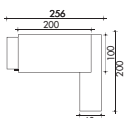

Desk with 1 return wall (aligned)
in glass or melamine
170 x 200 cm

Desk with 1 return wall (aligned)
in glass or melamine
200 x 200 cm

Desk with 1 return wall (non-aligned)
in glass or melamine
200 x 200 cm

Desk with 1 return wall (non-aligned)
in glass or melamine
230 x 200 cm

Desk with giant supporting pedestal
196 x 90 cm

Desk with giant supporting pedestal
226 x 100 cm

Desk with giant supporting pedestal
and 1 return wall (aligned)
in glass or melamine
196 x 200 cm

Desk with giant supporting pedestal
and 1 return wall (aligned)
in glass or melamine
226 x 200 cm

Desk with giant supporting pedestal
and 1 return wall (non-aligned)
in glass or melamine
226 x 200 cm

Desk with giant supporting pedestal
and 1 return wall (non-aligned)
in glass or melamine
256 x 200 cm

From stock

Tower units - W. 40 x D. 40.7 cm - Set of 2

2 glass doors H. 197.3 cm

1 glass door H. 133.3 cm

1 glass door H. 69.3 cm

1 finish for metal legs

1 finish for melamine cupboard shells

2 décors for glass tops