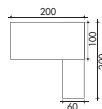

Solid, reliable desktops

Stylish and functional deco bookcase with tastefully designed handle on sliding glass door

Imaginative and generously-proportioned

K.West

Desking

Free-standing desk
170 x 90 cm

Free-standing desk
200 x 100 cm

Desk with 1 return wall (aligned)
in glass or melamine
170 x 200 cm

Desk with 1 return wall (aligned)
in glass or melamine
200 x 200 cm

Desk with 1 return wall (non-aligned)
in glass or melamine
200 x 200 cm

Desk with 1 return wall (non-aligned)
in glass or melamine
230 x 200 cm

Desk with giant supporting pedestal
196 x 90 cm

Desk with giant supporting pedestal
226 x 100 cm

Desk with giant supporting pedestal
and 1 return wall (aligned)
in glass or melamine
196 x 200 cm