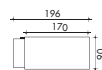

Desk with 1 return wall (aligned)
in glass or melamine
170 x 200 cm

Desk with 1 return wall (aligned)
in glass or melamine
200 x 200 cm

Desk with 1 return wall (non-aligned)
in glass or melamine
200 x 200 cm

Desk with 1 return wall (non-aligned)
in glass or melamine
230 x 200 cm

Desk with giant supporting pedestal
196 x 90 cm

Desk with giant supporting pedestal
226 x 100 cm

Desk with giant supporting pedestal
and 1 return wall (aligned)
in glass or melamine
196 x 200 cm