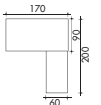

Solid, reliable desktops

Stylish and functional deco bookcase with tastefully designed handle on sliding glass door

Imaginative and generously-proportioned

K.West

Desking

Free-standing desk
170 x 90 cm

Free-standing desk
200 x 100 cm

Desk with 1 return wall (aligned)
in glass or melamine
170 x 200 cm

Desk with 1 return wall (aligned)
in glass or melamine
200 x 200 cm

Desk with 1 return wall (non-aligned)
in glass or melamine
200 x 200 cm

Desk with 1 return wall (non-aligned)
in glass or melamine
230 x 200 cm

Desk with giant supporting pedestal
196 x 90 cm

Desk with giant supporting pedestal
226 x 100 cm

Desk with giant supporting pedestal
and 1 return wall (aligned)
in glass or melamine
196 x 200 cm

From stock

Tower units - W. 40 x D. 40.7 cm - Set of 2

2 glass doors H. 197.3 cm

1 glass door H. 133.3 cm

1 glass door H. 69.3 cm

1 finish for metal legs

1 finish for melamine cupboard shells

2 décors for glass tops