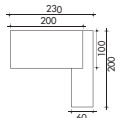

Desk with 1 return wall (aligned)
in glass or melamine
170 x 200 cm

Desk with 1 return wall (aligned)
in glass or melamine
200 x 200 cm

Desk with 1 return wall (non-aligned)
in glass or melamine
200 x 200 cm

Desk with 1 return wall (non-aligned)
in glass or melamine
230 x 200 cm

Desk with giant supporting pedestal
196 x 90 cm

Desk with giant supporting pedestal
226 x 100 cm

Desk with giant supporting pedestal
and 1 return wall (aligned)
in glass or melamine
196 x 200 cm

Desk with giant supporting pedestal
and 1 return wall (aligned)
in glass or melamine
226 x 200 cm

Desk with giant supporting pedestal
and 1 return wall (non-aligned)
in glass or melamine
226 x 200 cm

Desk with giant supporting pedestal
and 1 return wall (non-aligned)
in glass or melamine
256 x 200 cm

From stock

Tower units - W. 40 x D. 40.7 cm - Set of 2

2 glass doors H. 197.3 cm

1 glass door H. 133.3 cm

1 glass door H. 69.3 cm

1 finish for metal legs

1 finish for melamine cupboard shells

2 décors for glass tops