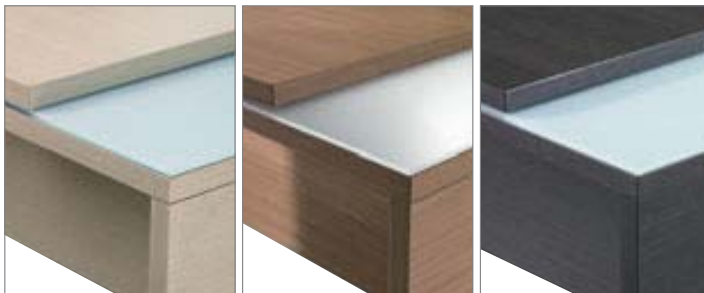

K.West

*Innovative
and
forward-looking*

K.West is a cleverly designed range built around two main desks, a giant pedestal and a return with supporting wall, key elements which form the basis for 18 stylish, modular furniture combinations in a choice of shapes and sizes. Contemporary, versatile and inexpensive, the K.West collection is sure to be high on the wish list of many a go-ahead manager.