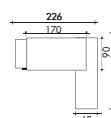

Desk with 1 return wall (aligned)
in glass or melamine
170 x 200 cm

Desk with 1 return wall (aligned)
in glass or melamine
200 x 200 cm

Desk with 1 return wall (non-aligned)
in glass or melamine
200 x 200 cm

Desk with 1 return wall (non-aligned)
in glass or melamine
230 x 200 cm

Desk with giant supporting pedestal
196 x 90 cm

Desk with giant supporting pedestal
226 x 100 cm

Desk with giant supporting pedestal
and 1 return wall (aligned)
in glass or melamine
196 x 200 cm

Desk with giant supporting pedestal
and 1 return wall (aligned)
in glass or melamine
226 x 200 cm

Desk with giant supporting pedestal
and 1 return wall (non-aligned)
in glass or melamine
226 x 200 cm

Desk with giant supporting pedestal
and 1 return wall (non-aligned)
in glass or melamine
256 x 200 cm

From stock

Tower units - W. 40 x D. 40.7 cm - Set of 2

2 glass doors H. 197.3 cm

1 glass door H. 133.3 cm

1 glass door H. 69.3 cm

1 finish for metal legs

1 finish for melamine cupboard shells

2 décors for glass tops