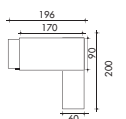

Desk with 1 return wall (aligned)
in glass or melamine
170 x 200 cm

Desk with 1 return wall (aligned)
in glass or melamine
200 x 200 cm

Desk with 1 return wall (non-aligned)
in glass or melamine
200 x 200 cm

Desk with 1 return wall (non-aligned)
in glass or melamine
230 x 200 cm

Desk with giant supporting pedestal
196 x 90 cm

Desk with giant supporting pedestal
226 x 100 cm

Desk with giant supporting pedestal
and 1 return wall (aligned)
in glass or melamine
196 x 200 cm

Desk with giant supporting pedestal
and 1 return wall (aligned)
in glass or melamine
226 x 200 cm

Desk with giant supporting pedestal
and 1 return wall (non-aligned)
in glass or melamine
226 x 200 cm

Desk with giant supporting pedestal
and 1 return wall (non-aligned)
in glass or melamine
256 x 200 cm

From stock

Tower units - W. 40 x D. 40.7 cm - Set of 2

2 glass doors H. 197.3 cm

1 glass door H. 133.3 cm

1 glass door H. 69.3 cm

1 finish for metal legs

1 finish for melamine cupboard shells

2 décors for glass tops