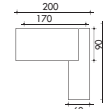

Solid, reliable desktops

Stylish and functional deco bookcase with tastefully designed handle on sliding glass door

Imaginative and generously-proportioned

K.West

Desking

Free-standing desk
170 x 90 cm

Free-standing desk
200 x 100 cm

Desk with 1 return wall (aligned)
in glass or melamine
170 x 200 cm

Desk with 1 return wall (aligned)
in glass or melamine
200 x 200 cm

Desk with 1 return wall (non-aligned)
in glass or melamine
200 x 200 cm

Desk with 1 return wall (non-aligned)
in glass or melamine
230 x 200 cm

Desk with giant supporting pedestal
196 x 90 cm

Desk with giant supporting pedestal
226 x 100 cm

Desk with giant supporting pedestal
and 1 return wall (aligned)
in glass or melamine
196 x 200 cm

From stock

Tower units - W. 40 x D. 40.7 cm - Set of 2

2 glass doors H. 197.3 cm

1 glass door H. 133.3 cm

1 glass door H. 69.3 cm

1 finish for metal legs

1 finish for melamine cupboard shells

2 décors for glass tops