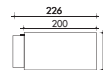

Desk with 1 return wall (aligned)
in glass or melamine
170 x 200 cm

Desk with 1 return wall (aligned)
in glass or melamine
200 x 200 cm

Desk with 1 return wall (non-aligned)
in glass or melamine
200 x 200 cm

Desk with 1 return wall (non-aligned)
in glass or melamine
230 x 200 cm

Desk with giant supporting pedestal
196 x 90 cm

Desk with giant supporting pedestal
226 x 100 cm

Desk with giant supporting pedestal
and 1 return wall (aligned)
in glass or melamine
196 x 200 cm