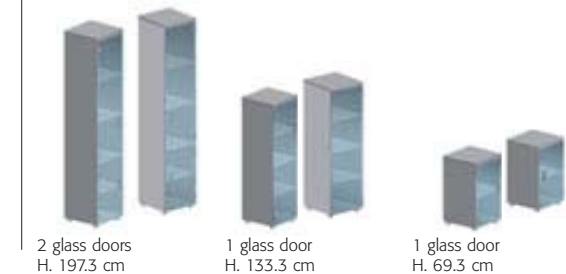

Wardrobe unit

Cupboards - H. 133.3 x W. 80 x D. 40.7 cm – 3 shelves

Open shelves

252

2 standard doors

2 glass doors

1/2 standard doors
+ 1/2 bookcase

For prices, optional extras and technical specifications, see separate price guide, pages 156 to 160.

Executive furniture

Cupboards - H. 69.3 x W. 80 x D. 40.7 cm - 1 shelf

Open shelves

2 standard doors

2 glass doors

Refrigerator unit

4 choices of finish for melamine tops and structure

Lacquered glass GK Cinnamon walnut Mi Brown oak ML White oak MN

From stock

Tower units - W. 40 x D. 40.7 cm - Set of 2

2 glass doors H. 197.3 cm

1 glass door H. 133.3 cm

1 glass door H. 69.3 cm

1 finish for metal legs

1 finish for melamine cupboard shells

2 décors for glass tops